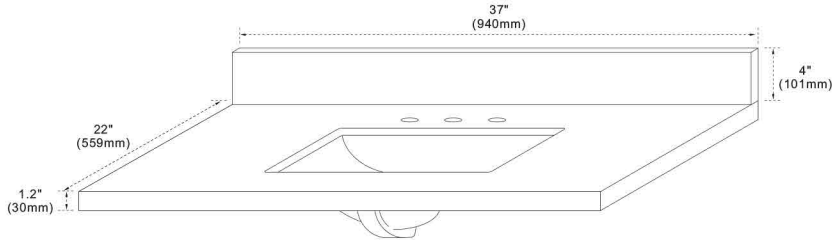

Model: 400503

FEATURES

1. Single 20" rectangular undermount sink cutout;
2. 8" wide spread faucet holes;
3. 4" height backsplash included;
4. Thickness laminated to 1.2"

TOP COLORS/FINISHES

WM - Natural White Carrara marble;
BG - Natural Black Galaxy Granite;
GY - Natural Grey Granite;
WE - White Engineer Quartz