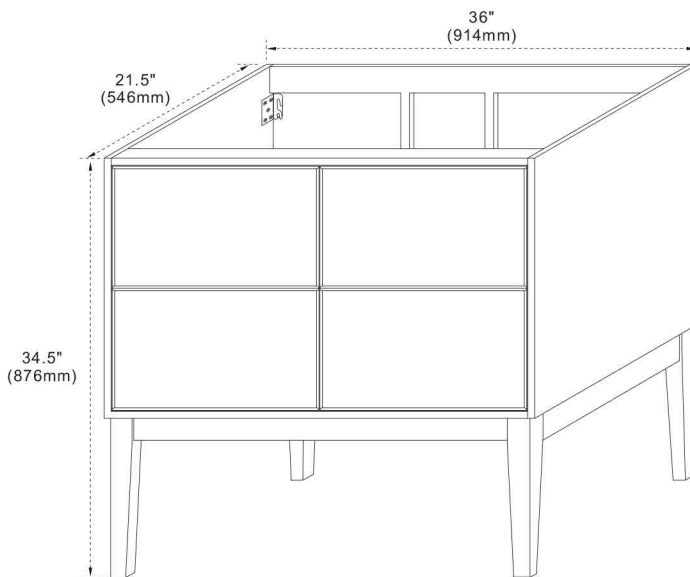

Model: 400503

FEATURES

1. Single 20" rectangular undermount sink cutout;
2. 8" wide spread faucet holes;
3. 4" height backsplash included;
4. Thickness laminated to 1.2"

TOP COLORS/FINISHES

WM - Natural White Carrara marble;
BG - Natural Black Galaxy Granite;
GY - Natural Grey Granite;
WE - White Engineer Quartz